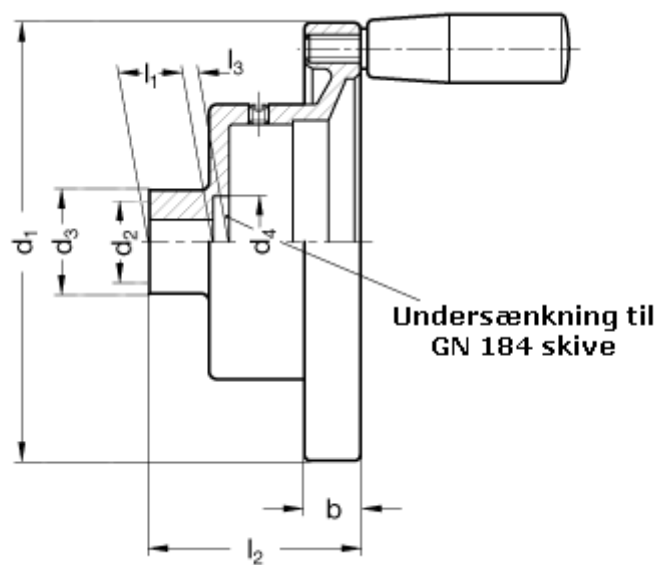

Article number: 20587341

Description: E+G Disc handwheel
GN 323.8-250-B22-R

Measures

$b = 23$

$l_4 = 18$

$d_1 = 250$

$d_2 = 22$

$d_3 = 48$

$d_4 = 37$

$l_1 = 28$

$l_2 = 81,5$

$l_3 = 4,5$